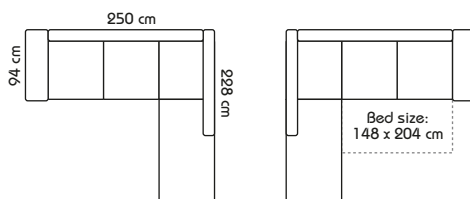

Olivia

Bedsofa

Specification

Height - 85 cm

LEFT/RIGHT

BEDSOFA