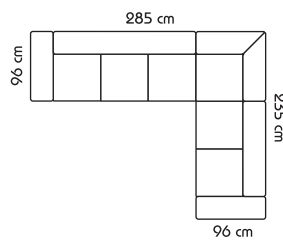

## Specification

Height - 96 cm  
Seat height - 44 cm  
Seat depth - 55 cm  
Sofa depth - 96 cm

3SEAT SOFA

2SEAT SOFA

CHAIR

CORNERSOFA 1-C-2 / 2-C-1

CORNERSOFA 2-C-2

CORNERSOFA 1-C-3 / 3-C-1