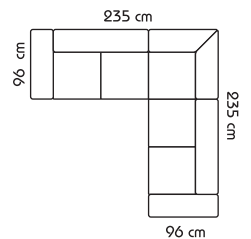

## Specification

Height - 96 cm  
Seat height - 44 cm  
Seat depth - 55 cm  
Sofa depth - 96 cm

3SEAT SOFA

2SEAT SOFA

CHAIR

CORNERSOFA 1-C-2 / 2-C-1

CORNERSOFA 2-C-2

CORNERSOFA 1-C-3 / 3-C-1