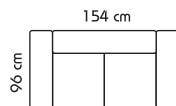

## Specification

Height - 96 cm  
Seat height - 44 cm  
Seat depth - 55 cm  
Sofa depth - 96 cm

3SEAT SOFA

2SEAT SOFA

CHAIR

CORNERSOFA 1-C-2 / 2-C-1

CORNERSOFA 2-C-2

CORNERSOFA 1-C-3 / 3-C-1