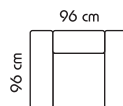

## Specification

Height - 96 cm  
Seat height - 44 cm  
Seat depth - 55 cm  
Sofa depth - 96 cm

3SEAT SOFA

2SEAT SOFA

CHAIR

CORNERSOFA 1-C-2 / 2-C-1

CORNERSOFA 2-C-2

CORNERSOFA 1-C-3 / 3-C-1