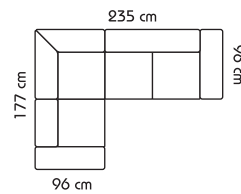

## Specification

Height - 96 cm  
Seat height - 44 cm  
Seat depth - 55 cm  
Sofa depth - 96 cm

3SEAT SOFA

2SEAT SOFA

CHAIR

CORNERSOFA 1-C-2 / 2-C-1

CORNERSOFA 2-C-2

CORNERSOFA 1-C-3 / 3-C-1