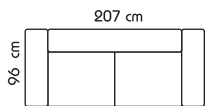

## Specification

Height - 96 cm  
Seat height - 44 cm  
Seat depth - 55 cm  
Sofa depth - 96 cm

3SEAT SOFA

2SEAT SOFA

CHAIR

CORNERSOFA 1-C-2 / 2-C-1

CORNERSOFA 2-C-2

CORNERSOFA 1-C-3 / 3-C-1