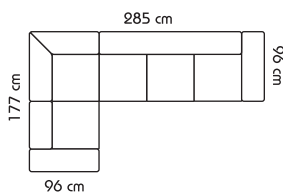

## Specification

Height - 96 cm  
Seat height - 44 cm  
Seat depth - 55 cm  
Sofa depth - 96 cm

3SEAT SOFA

2SEAT SOFA

CHAIR

CORNERSOFA 1-C-2 / 2-C-1

CORNERSOFA 2-C-2

CORNERSOFA 1-C-3 / 3-C-1