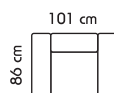

## Specification

Height - 80 cm  
Seat height - 47 cm

3SEAT SOFA

2SEAT SOFA

CHAIR