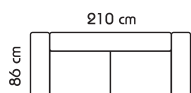

## Specification

Height - 80 cm  
Seat height - 47 cm

3SEAT SOFA

2SEAT SOFA

CHAIR