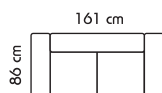

## Specification

Height - 80 cm  
Seat height - 47 cm

3SEAT SOFA

2SEAT SOFA

CHAIR