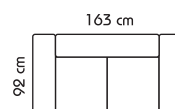

Laura

Product family

Specification

Height - 85 cm

3SEAT SOFA

3SEAT BEDSOFA

2SEAT SOFA

2SEAT BEDSOFA

CHAIR

CORNERSOFA 3-C-2 / 2-C-3

CORNERSOFA 2-C-2

CORNERSOFA 2-C-1 / 1-C-2

CORNERSOFA 3-N-1,5