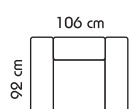

Laura

Product family

Specification

Height - 85 cm

3SEAT SOFA

3SEAT BEDSOFA

2SEAT SOFA

2SEAT BEDSOFA

CHAIR

CORNERSOFA 3-C-2 / 2-C-3

CORNERSOFA 2-C-2

CORNERSOFA 2-C-1 / 1-C-2

CORNERSOFA 3-N-1,5