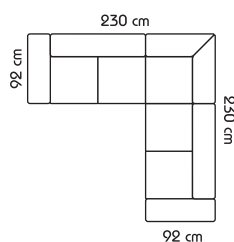

Laura

Product family

Specification

Height - 85 cm

3SEAT SOFA

3SEAT BEDSOFA

2SEAT SOFA

2SEAT BEDSOFA

CHAIR

CORNERSOFA 3-C-2 / 2-C-3

CORNERSOFA 2-C-2

CORNERSOFA 2-C-1 / 1-C-2

CORNERSOFA 3-N-1,5