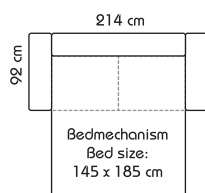

Laura

Product family

Specification

Height - 85 cm

3SEAT SOFA

3SEAT BEDSOFA

2SEAT SOFA

2SEAT BEDSOFA