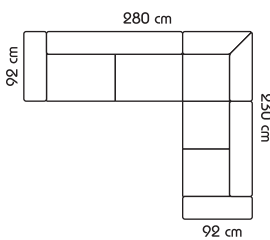

Laura

Product family

Specification

Height - 85 cm

3SEAT SOFA

3SEAT BEDSOFA

2SEAT SOFA

2SEAT BEDSOFA

CHAIR

CORNERSOFA 3-C-2 / 2-C-3

CORNERSOFA 2-C-2

CORNERSOFA 2-C-1 / 1-C-2

CORNERSOFA 3-N-1,5