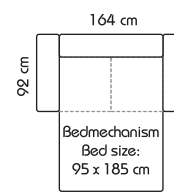

Laura

Product family

Specification

Height - 85 cm

3SEAT SOFA

3SEAT BEDSOFA

2SEAT SOFA

2SEAT BEDSOFA