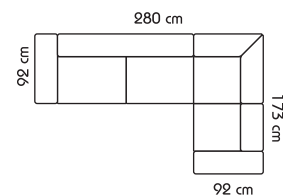

Laura

Product family

Specification

Height - 85 cm

3SEAT SOFA

3SEAT BEDSOFA

2SEAT SOFA

2SEAT BEDSOFA

CHAIR

CORNERSOFA 3-C-2 / 2-C-3

CORNERSOFA 2-C-2

CORNERSOFA 2-C-1 / 1-C-2

CORNERSOFA 3-N-1,5