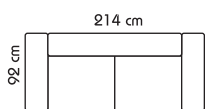

Laura

Product family

Specification

Height - 85 cm

3SEAT SOFA

3SEAT BEDSOFA

2SEAT SOFA

2SEAT BEDSOFA

CHAIR

CORNERSOFA 3-C-2 / 2-C-3

CORNERSOFA 2-C-2

CORNERSOFA 2-C-1 / 1-C-2

CORNERSOFA 3-N-1,5