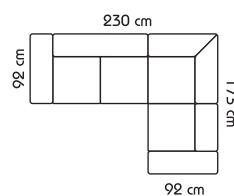

Laura

Product family

Specification

Height - 85 cm

3SEAT SOFA

3SEAT BEDSOFA

2SEAT SOFA

2SEAT BEDSOFA

CHAIR

CORNERSOFA 3-C-2 / 2-C-3

CORNERSOFA 2-C-2

CORNERSOFA 2-C-1 / 1-C-2

CORNERSOFA 3-N-1,5