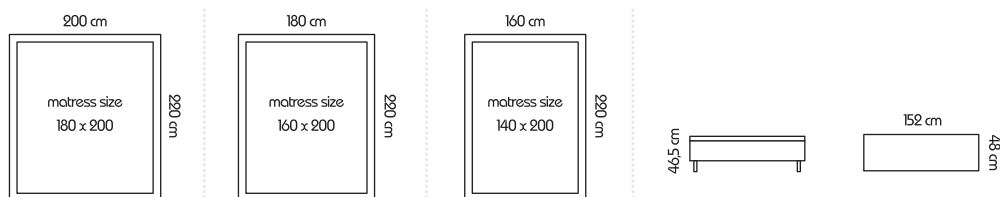

Bed

Specification

Headrest height - 123 cm

Bed height without mattress - 58 cm

Bed can be ordered with storage or without storage

BED

BENCH